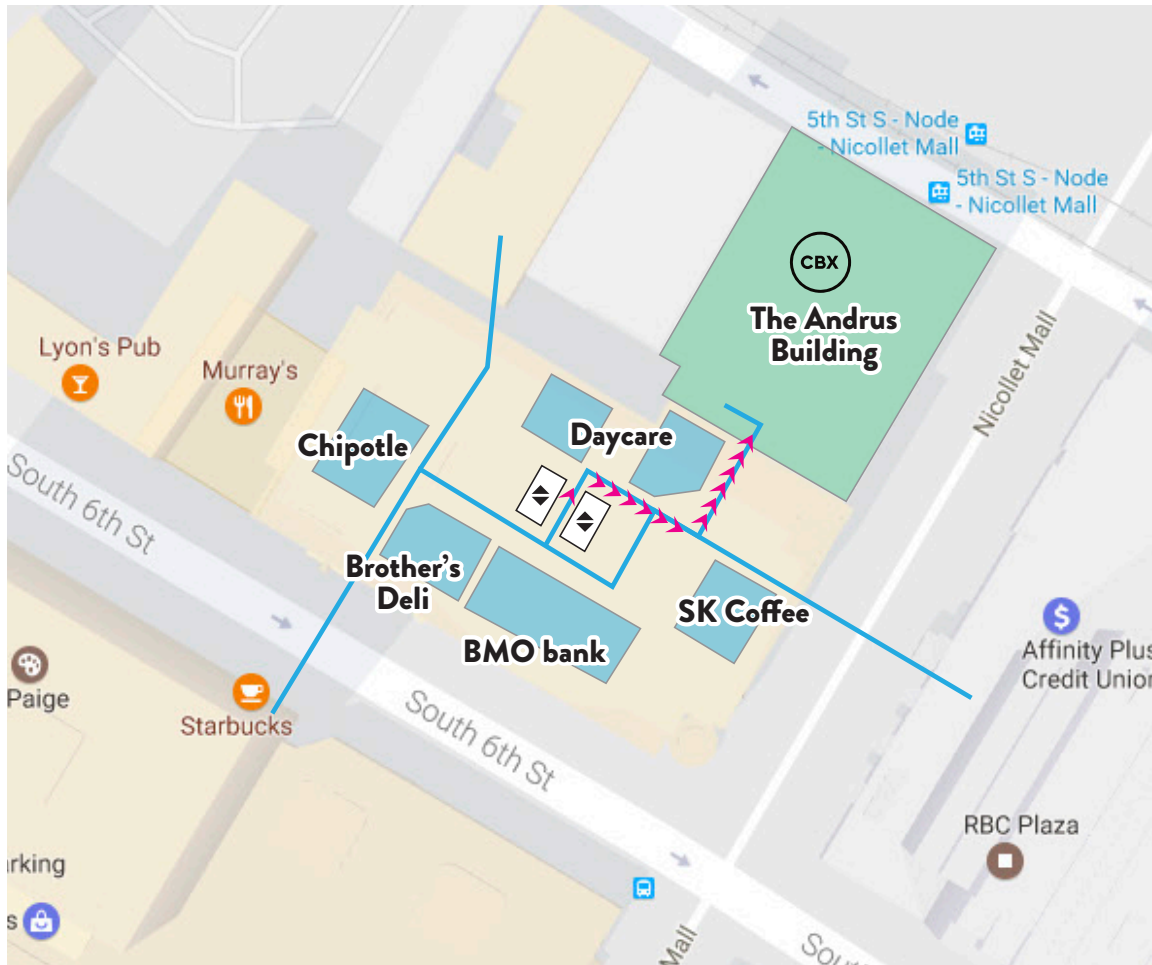

Search Google Maps

Sign in

Google

Map data ©2017 Google Terms Send feedback 500 ft

P
Midtown Parking
Garage

P
Downtown
AutoPark:
SURFACE LOT

P
Fifty South
Sixth

P
City Center
Ramp

P
RBC Plaza

P
Gaviidae
Commons

P
517 Marquette

CBX

Nicollet Mall: light rail

PARKING:
50 South Sixth Street
Minneapolis, MN 55402

Enter via South 6th St. between
Hennepin Ave. & Nicollet Mall.

CBX
520 Nicollet Mall
The Andrus Building
Suite 1000 / 10th Floor
Minneapolis, MN 55402

Take the elevators to the skyway
level, and follow the map, shown left,
to the Andrus building.

It's a secure entrance so a CBX
team member will be there to let you in.